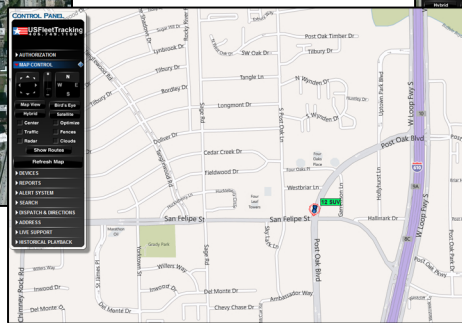

Unlimited Tracking Starting at Only \$39.95/Month

SATELLITE VIEW

MAP VIEW

BIRD'S EYE VIEW

XtremeTrakGPS™
242 W Main St Suite 130
Hendersonville TN 37075

XtremeTrakGPS™ Authorized Distributor

www.SpyGearGadgets.com
1-800-380-5848