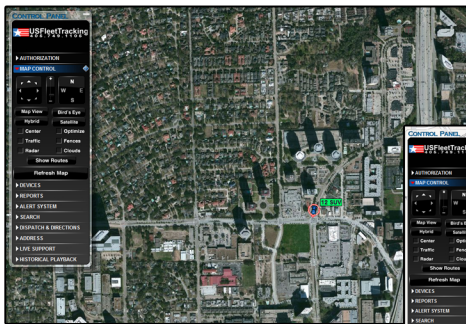

Unlimited Tracking Starting at Only \$39.95/Month

SATELLITE VIEW

MAP VIEW

BIRD'S EYE VIEW

XtremeTrakGPS™
242 W Main St Suite 130
Hendersonville TN 37075

XtremeTrakGPS™ Authorized Distributor

www.SpyGearGadgets.com
1-800-380-5848